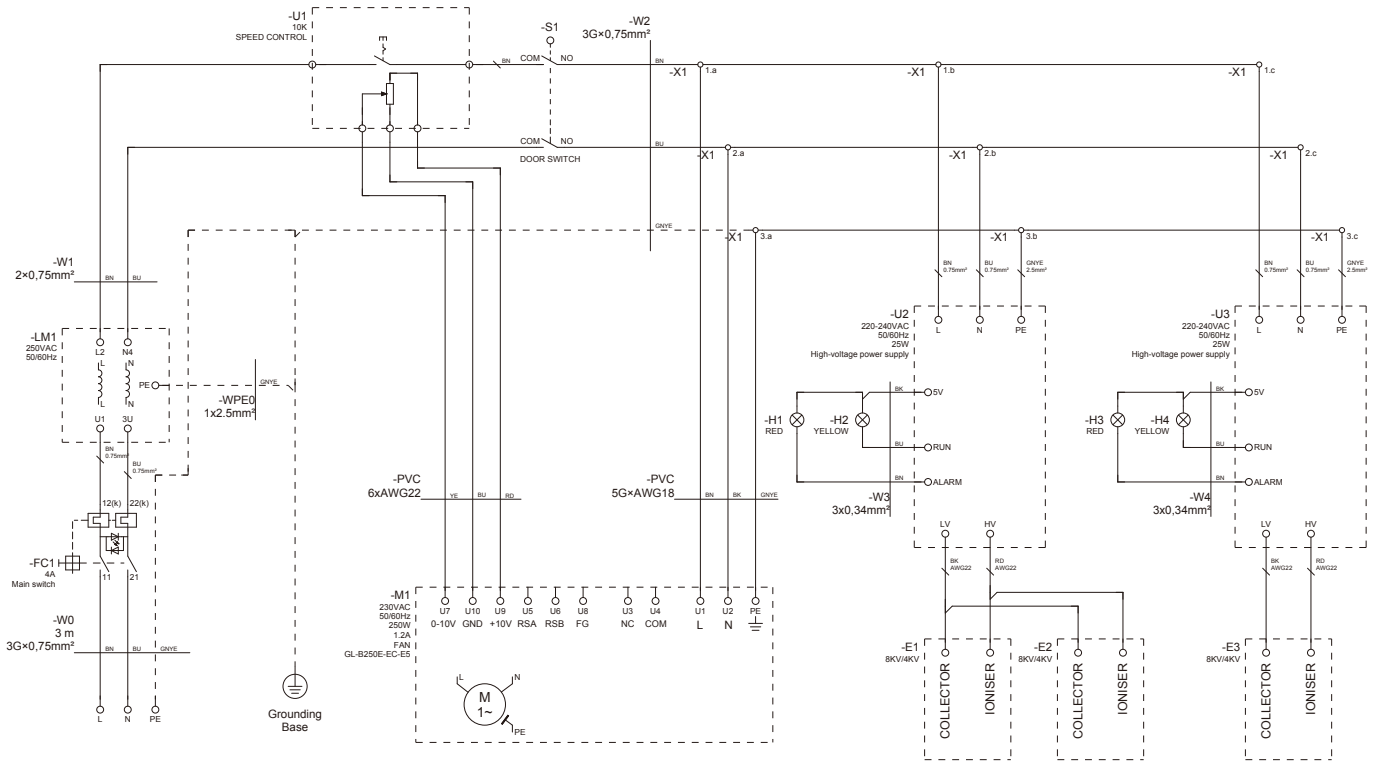

## Oil mist filtration system

Overview	Item	Units	TriMist 1000 G2
	Application		Metalworking fluid and oil mist
	Nominal air flow rate	m <sup>3</sup> /h	0-1700*
	Efficiency ISO 16890		Up to 95% ePM1
<b>Connections</b>	ESP power supply		Solid and self-regulation
	ESP power supply number		2
	Air inlet		Bottom
	Air inlet dimensions	mm	420 x 230
	Electrical rating		220-240 V, 50 Hz, max. 1.4 amps
	Power	W	Max. 300
<b>Filters</b>	Filter/level		5
	Primary filter		2 x 46 mm mechanical impinger
	Secondary filter		1 ESP x 4.9 m <sup>2</sup> filtration area
	Tertiary filter		1 ESP x 4.9 m <sup>2</sup> filtration area
	Fourth-stage filter		1 ESP x 4.9 m <sup>2</sup> filtration area
	Fifth- stage filter		1 x 25 mm thick post filter
<b>Motor</b>	<b>Type</b>		<b>Electrically commutated</b>
	Quantity		1
	AC power		220-240V, 50Hz, single phase
	Power input	kW	0.25
	Current draw	A	1.2
	Environmental protection		IP55
<b>Physical properties</b>	Width	mm	659
	Height	mm	836
	Depth	mm	367
	Installation weight	kg	62
	Noise level	dB(A)	≤ 71**
	Impeller		Backward curved, vibration free
	Surface		Powder coating inside and outside
<b>Optional features</b>	Source capture plenums		Optional
	Sixth- stage H13 HEPA filter		Optional
	Floor stand		Optional
	Ceiling hanging kit		Optional
	Flex duct		Optional

\*Measured with clean filters

\*\* Units were run with clean filters and measurements were made 2 meters off the ground and 1 meter away from the collector, on the filter door side.

Specifications subject to change without notice

# Power connection

The TriMist 1000 G2 is equipped with a 2.5 m power cord and a CEE 7/4 Schuko 2-pin mains plug. Please note that the TriMist 1000 G2 is not dual voltage.

INPUT: 220-240 V, 50 Hz, max. 1.3 amps, single phase

# Dimensions and weight