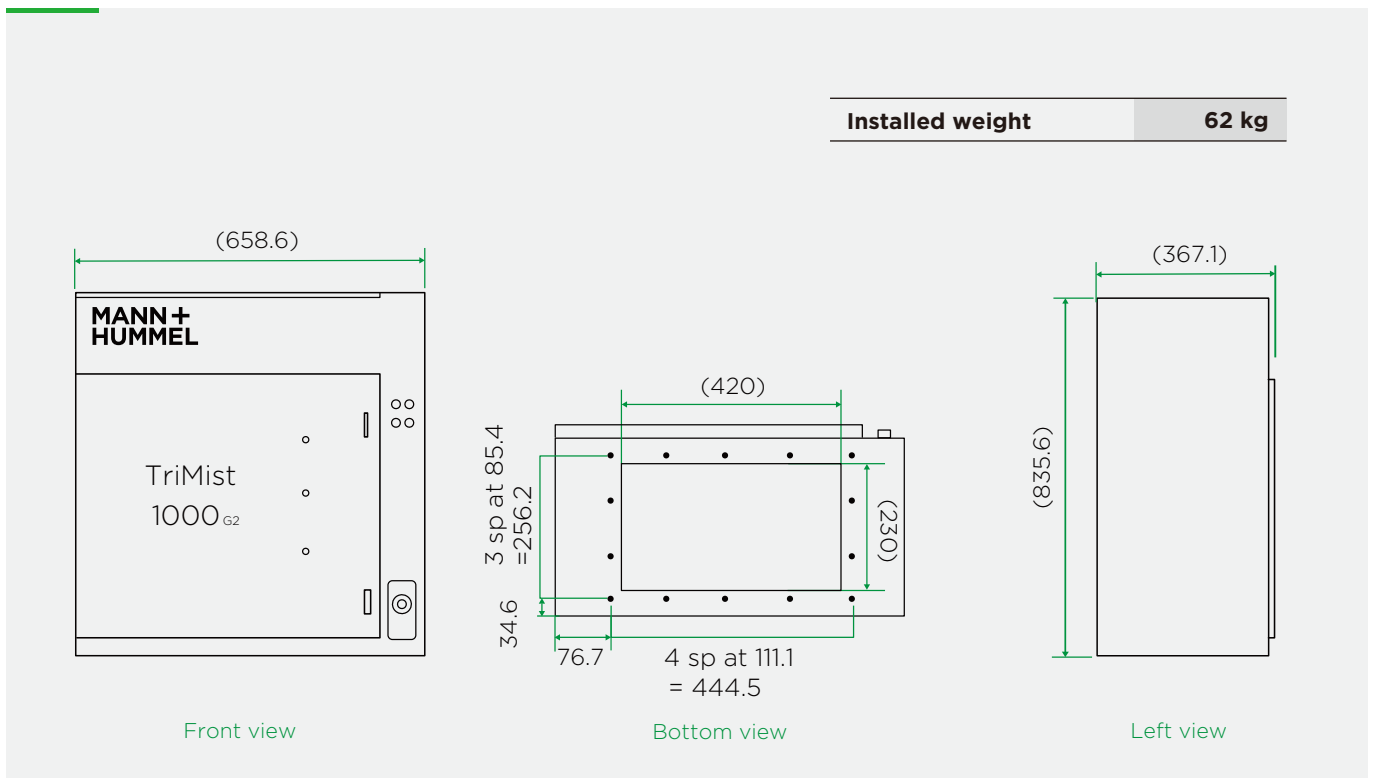

Dimensions and weight

Units: mm